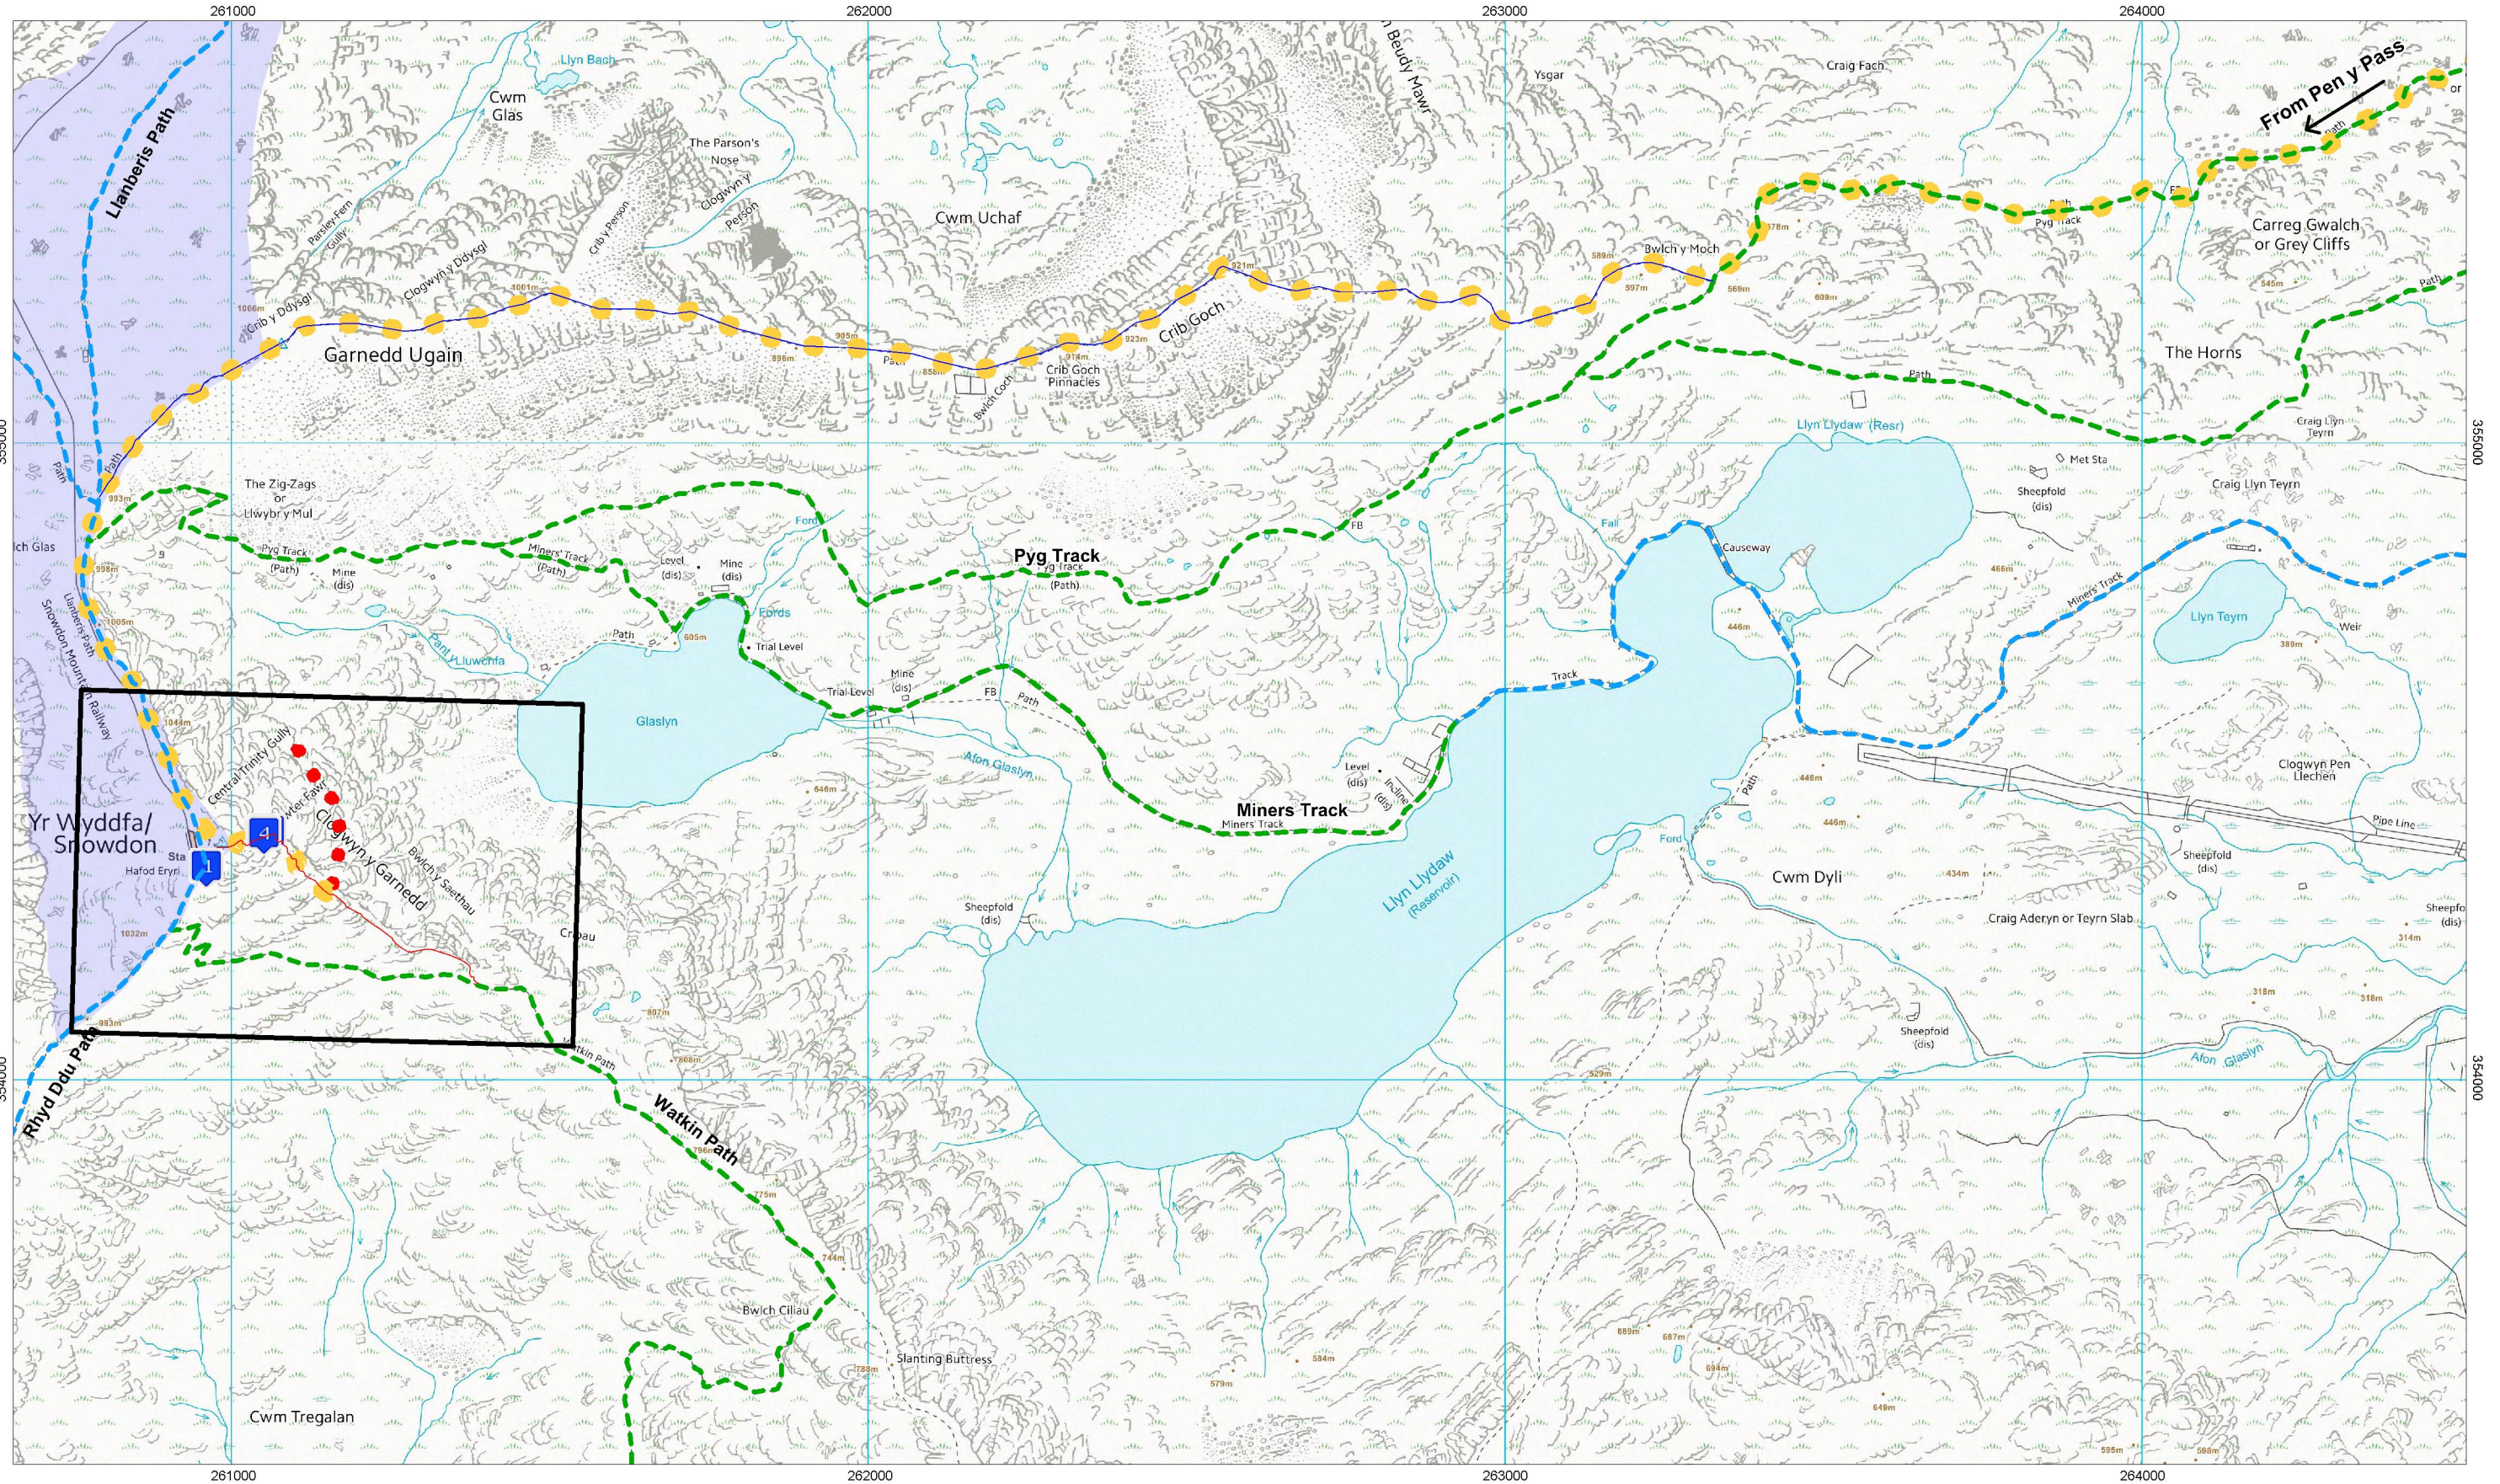

# Map A: Overview

	Bridleway Footpath Crib Goch desire line East Ridge desire line	Likely route by Dylan Rattray and Jac Bonner possible line taken by Dylan Rattray and Jac Bonner	Land owned by SNPA Inset Maps B & C	Lluniwyd Gan / Compiled By: LJ (GIS Officer) Dyddiad / Date: 25/09/2014  <b>Graddfa / Scale 1:10000</b>	© Hawlfraint y Goron a hawliau cronfa ddata / © Crown copyright and database rights 2014, Ordnance Survey 100022403  Hawlfraint Awdurdod Parc Cenedlaethol Eryri / Copyright Snowdonia National Park Authority	Awdurdod Parc Cenedlaethol Eryri Snowdonia National Park Authority Swyddfa'r Parc Cenedlaethol ~ National Park Office Penrhyndeudraeth Gwynedd LL48 6LF  ☎ 01766 770274	
--	--	---	--	--	---	--	--