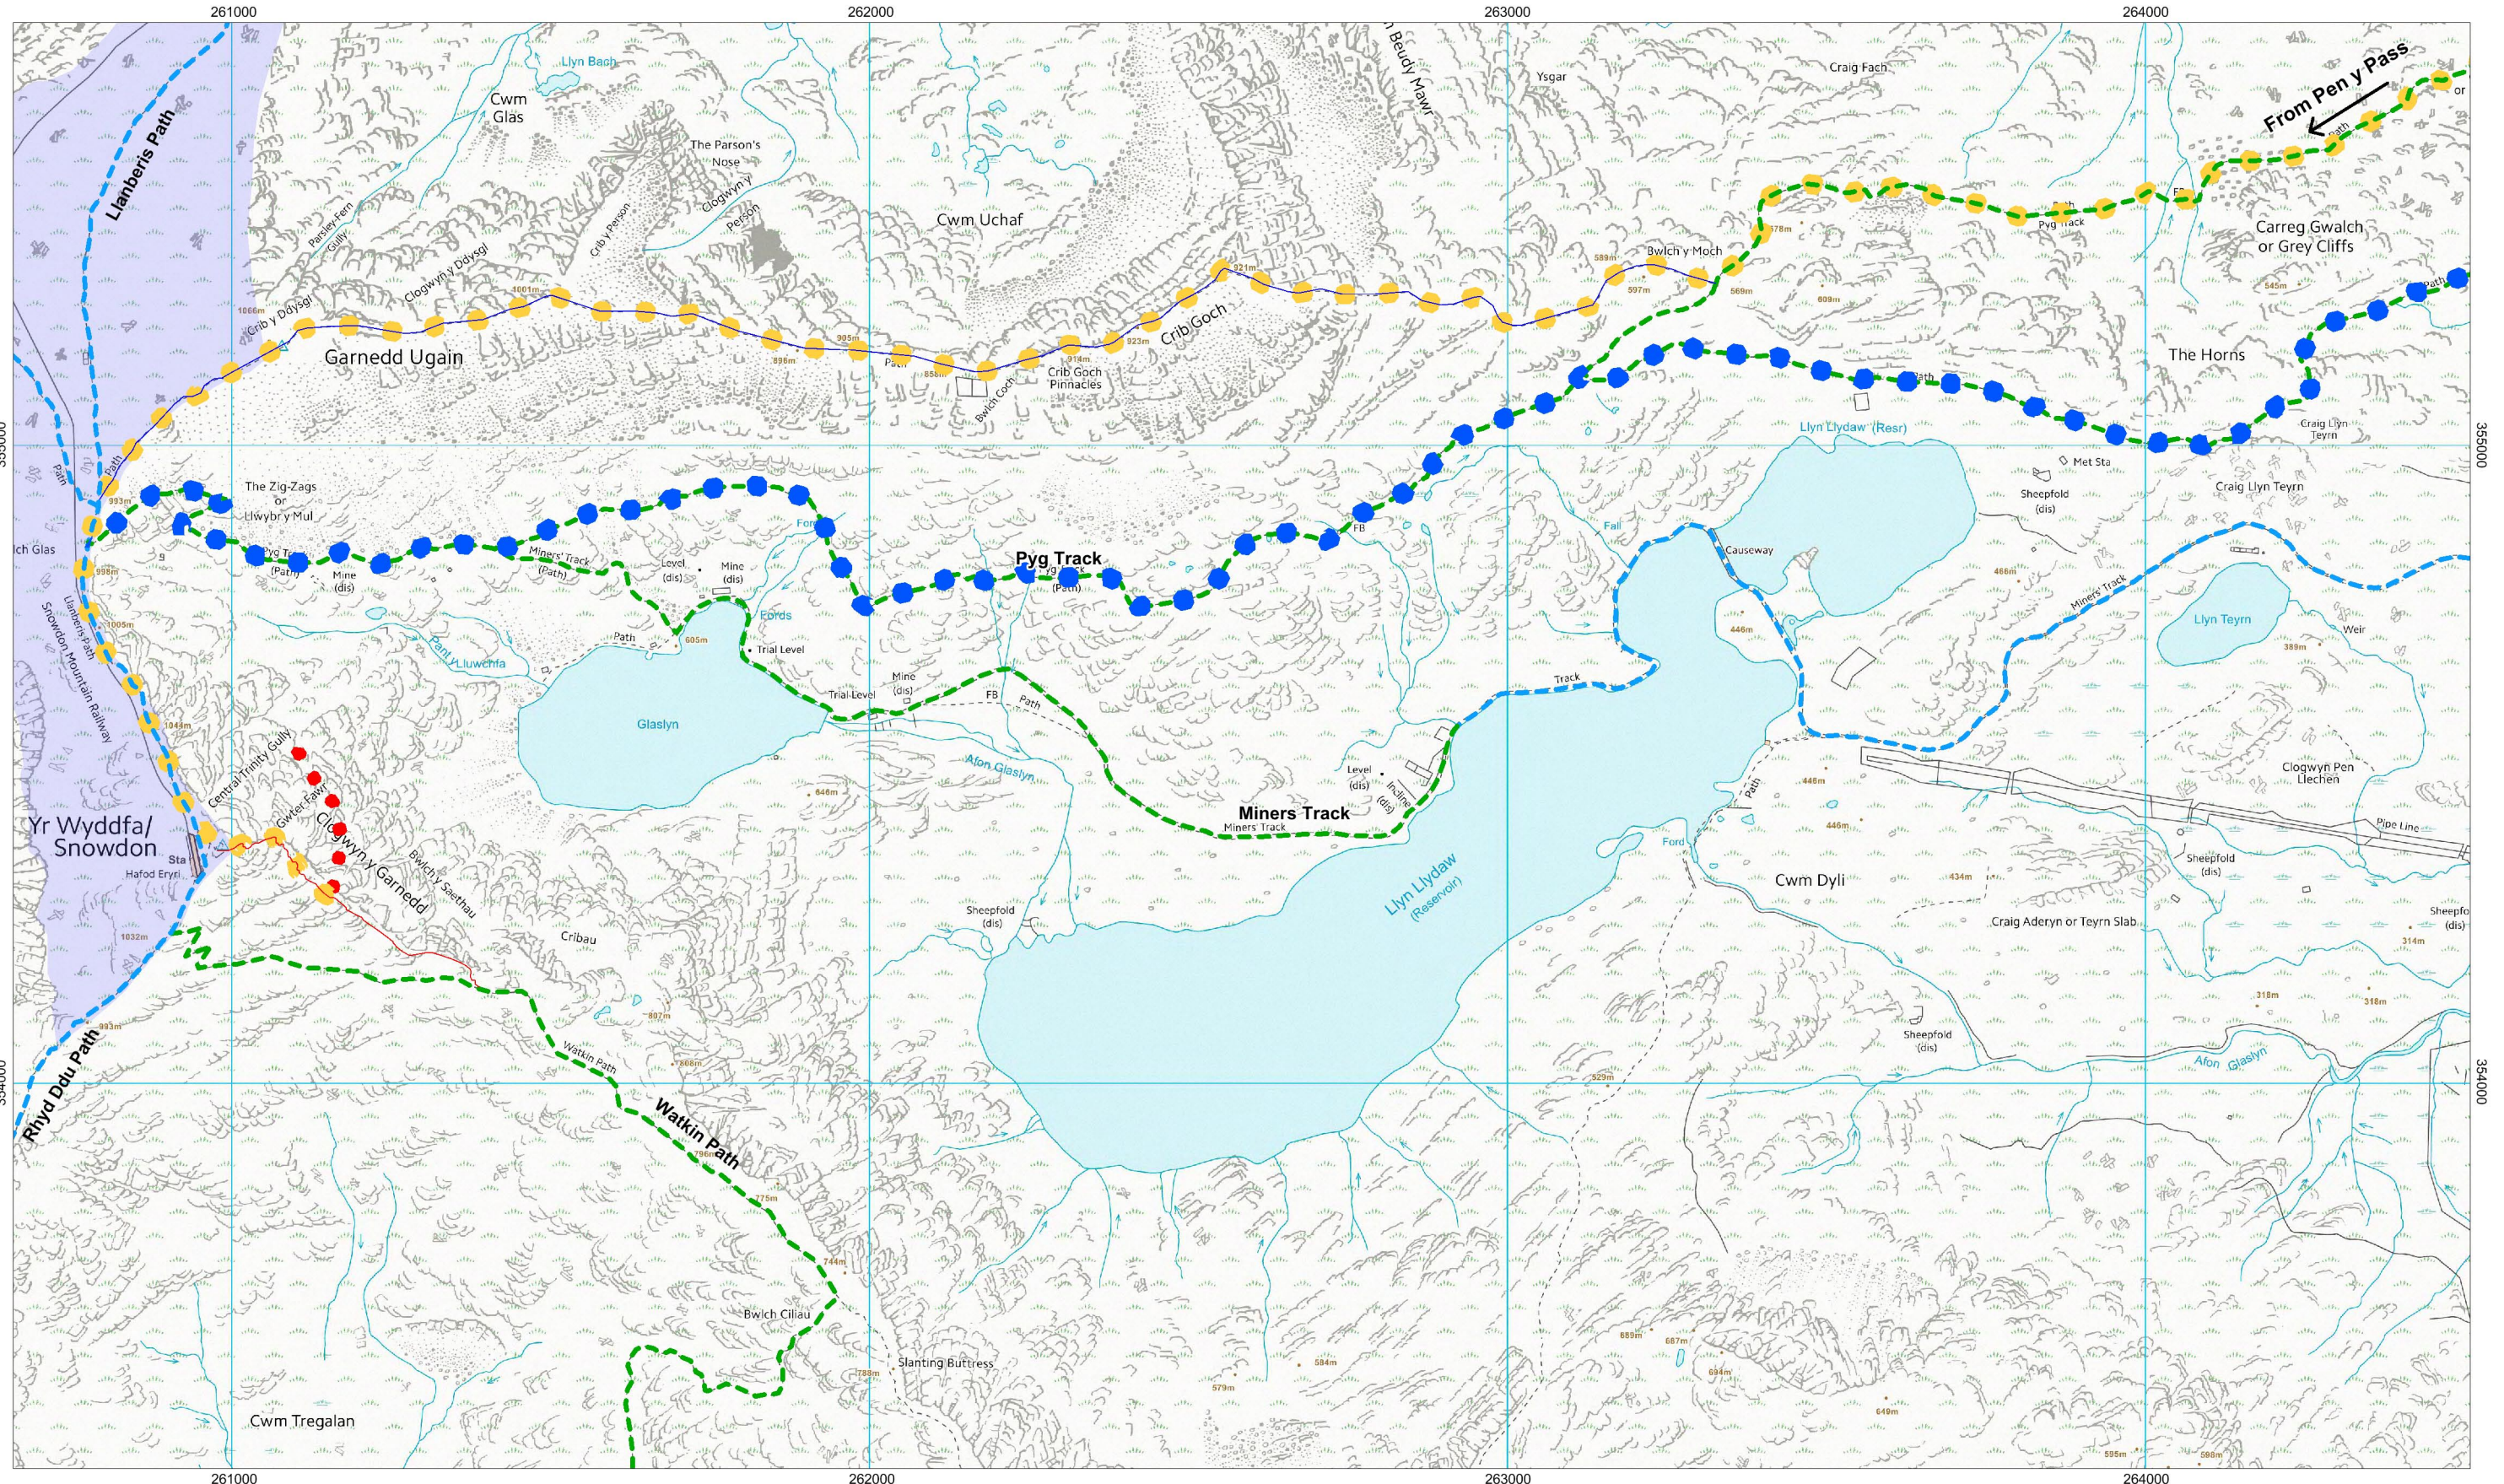

# Map D: Initial route plan

	Footpath Bridleway Crib Goch desire line East Ridge desire line	Likely route by Dylan Rattray and Jac Bonner Possible line taken by Dylan Rattray and Jac Bonner	Initial route plan for descent Land owned by SNPA	Lluniwyd Gan / Compiled By: LJ (GIS Officer) Dyddiad / Date: 25/09/2014  <b>Graddfa / Scale 1:10000</b>	© Hawlfraint y Goron a hawliau cronfa ddata / © Crown copyright and database rights 2014, Ordnance Survey 100022403  Hawlfraint Awdurdod Parc Cenedlaethol Eryri / Copyright Snowdonia National Park Authority	Awdurdod Parc Cenedlaethol Eryri Snowdonia National Park Authority Swyddfa'r Parc Cenedlaethol - National Park Office Penrhyndeudraeth Gwynedd LL48 6LF  ☎ 01766 770274	
--	--	---	--	--	---	--	--